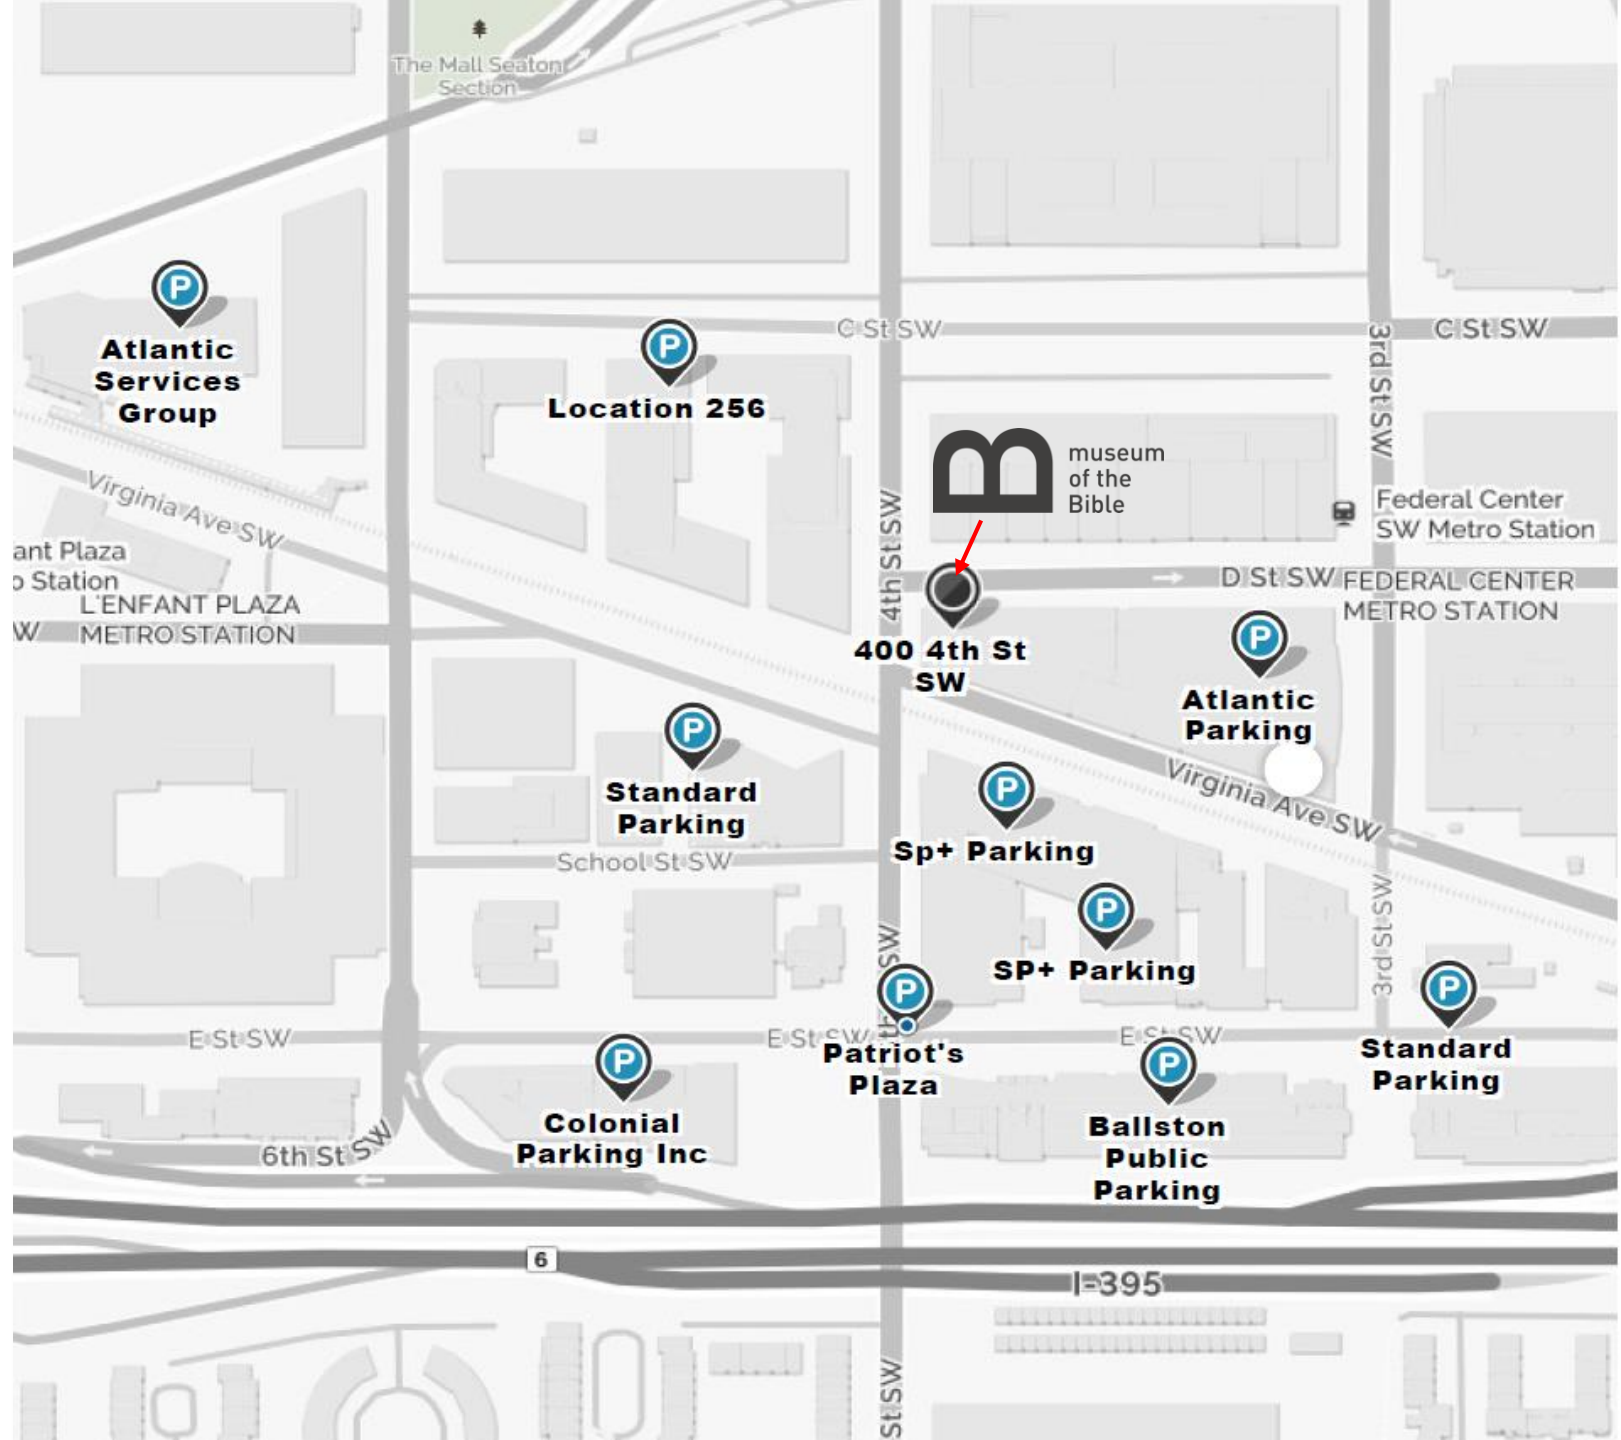

MUSEUM OF THE BIBLE

Parking Garage Assistance

---

1. Patriot's Plaza
395 E St SW,
Washington, DC 20024

2. Location 256
500 C St SW,
Washington, DC 20024

3. Atlantic Parking
409 3rd St SW,
Washington, DC 20024

4. Sp+ Parking
375 E St SW,
Washington, DC 20024

5. Ballston Public Parking
300 E St SW,
Washington, DC 20024

6. Standard Parking
400 Virginia Ave SW,
Washington, DC 20024

7. Standard Parking
250 E St SW,
Washington, DC 20024

8. Colonial Parking Inc
500 E St SW,
Washington, DC 20024

9. Atlantic Services Group
600 Maryland Ave SW,
Washington, DC 20024

10. SP+ Parking
355 E St SW,
Washington, DC 20024