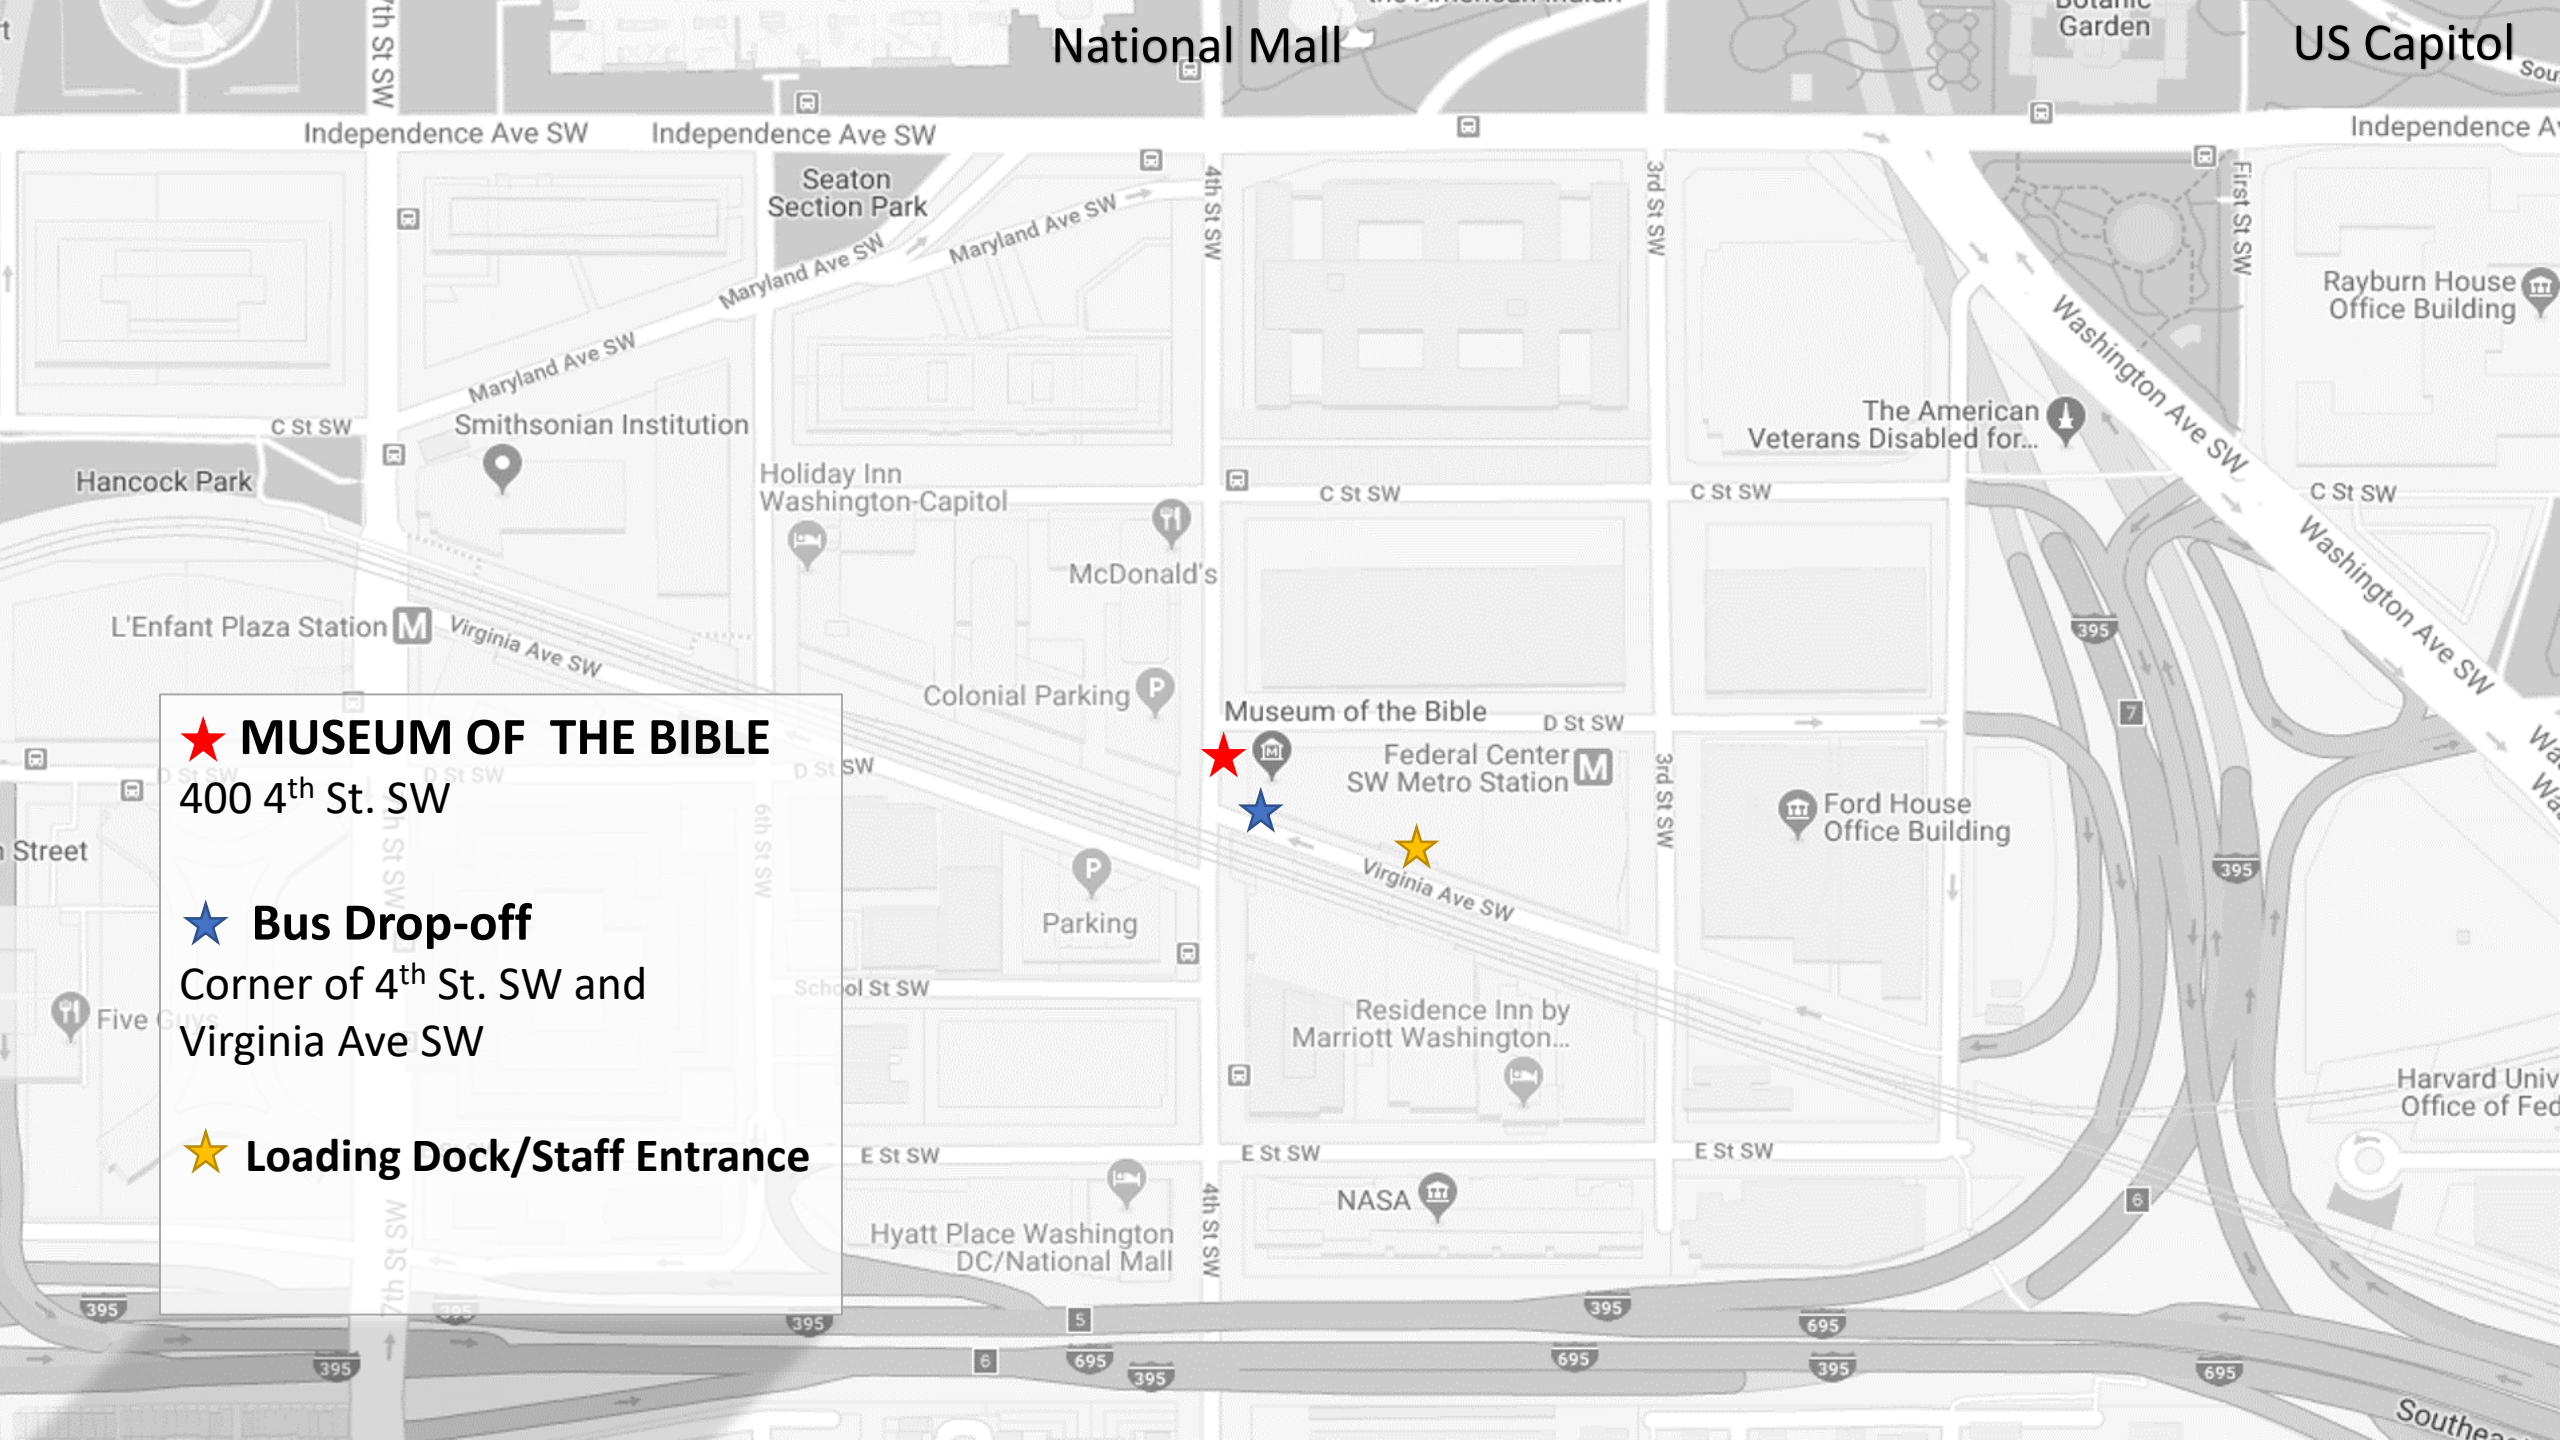

National Mall

US Capitol

Independence Ave SW

Independence Ave SW

Independence Ave SW

Seaton Section Park

Smithsonian Institution

Holiday Inn Washington-Capitol

McDonald's

Colonial Parking

Museum of the Bible

Federal Center SW Metro Station

The American Veterans Disabled for...

Rayburn House Office Building

Residence Inn by Marriott Washington...

Ford House Office Building

Hyatt Place Washington DC/National Mall

NASA

Harvard Univ Office of Fed

★ MUSEUM OF THE BIBLE
400 4th St. SW

★ Bus Drop-off
Corner of 4th St. SW and Virginia Ave SW

★ Loading Dock/Staff Entrance